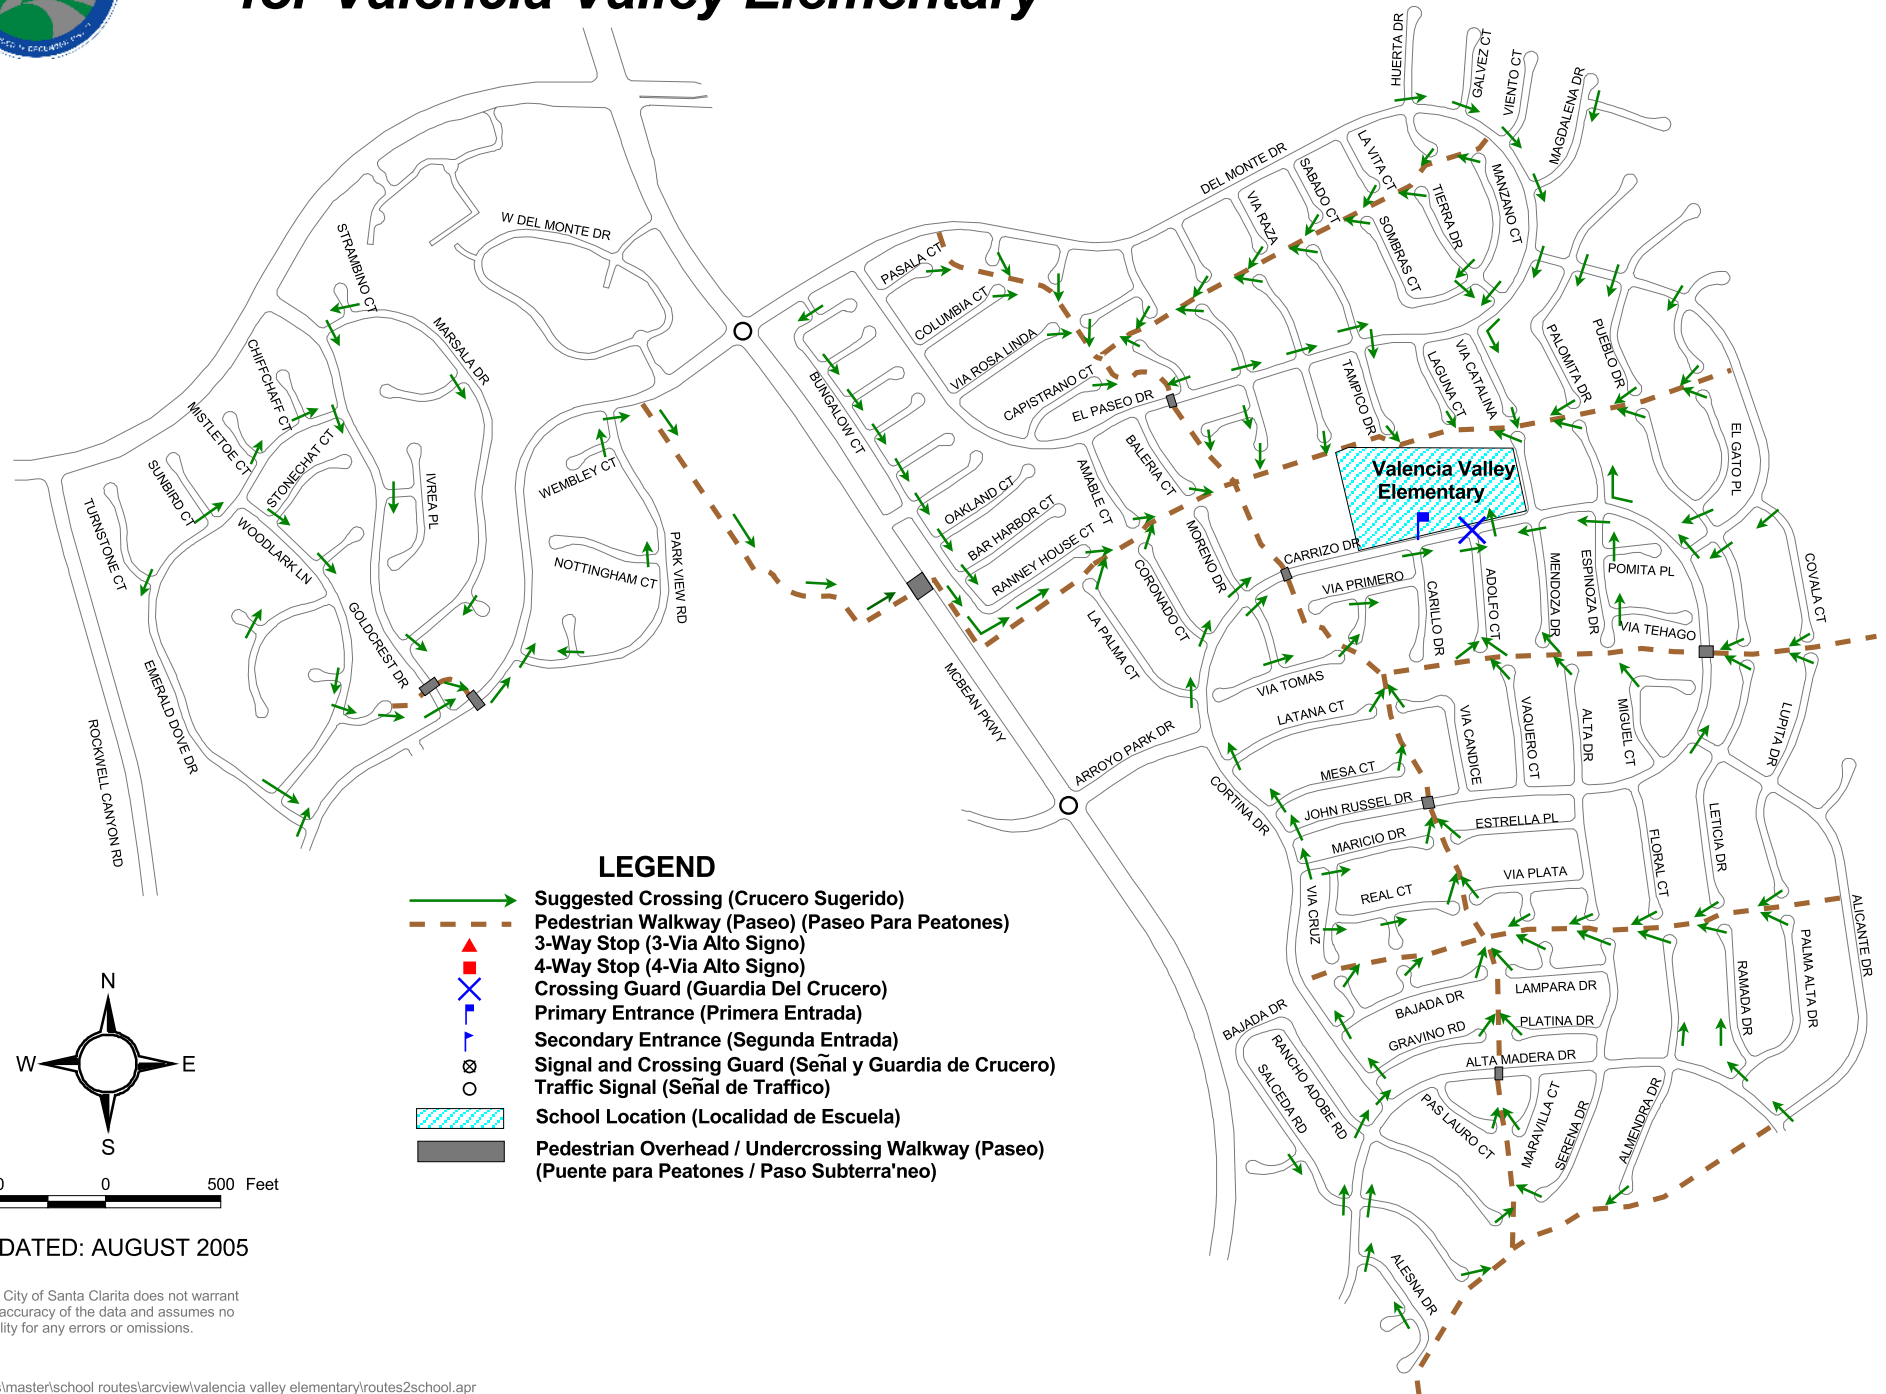

# SUGGESTED ROUTE TO SCHOOL PLAN for Valencia Valley Elementary

500 0 500 Feet

UPDATED: AUGUST 2005

The City of Santa Clarita does not warrant the accuracy of the data and assumes no liability for any errors or omissions.