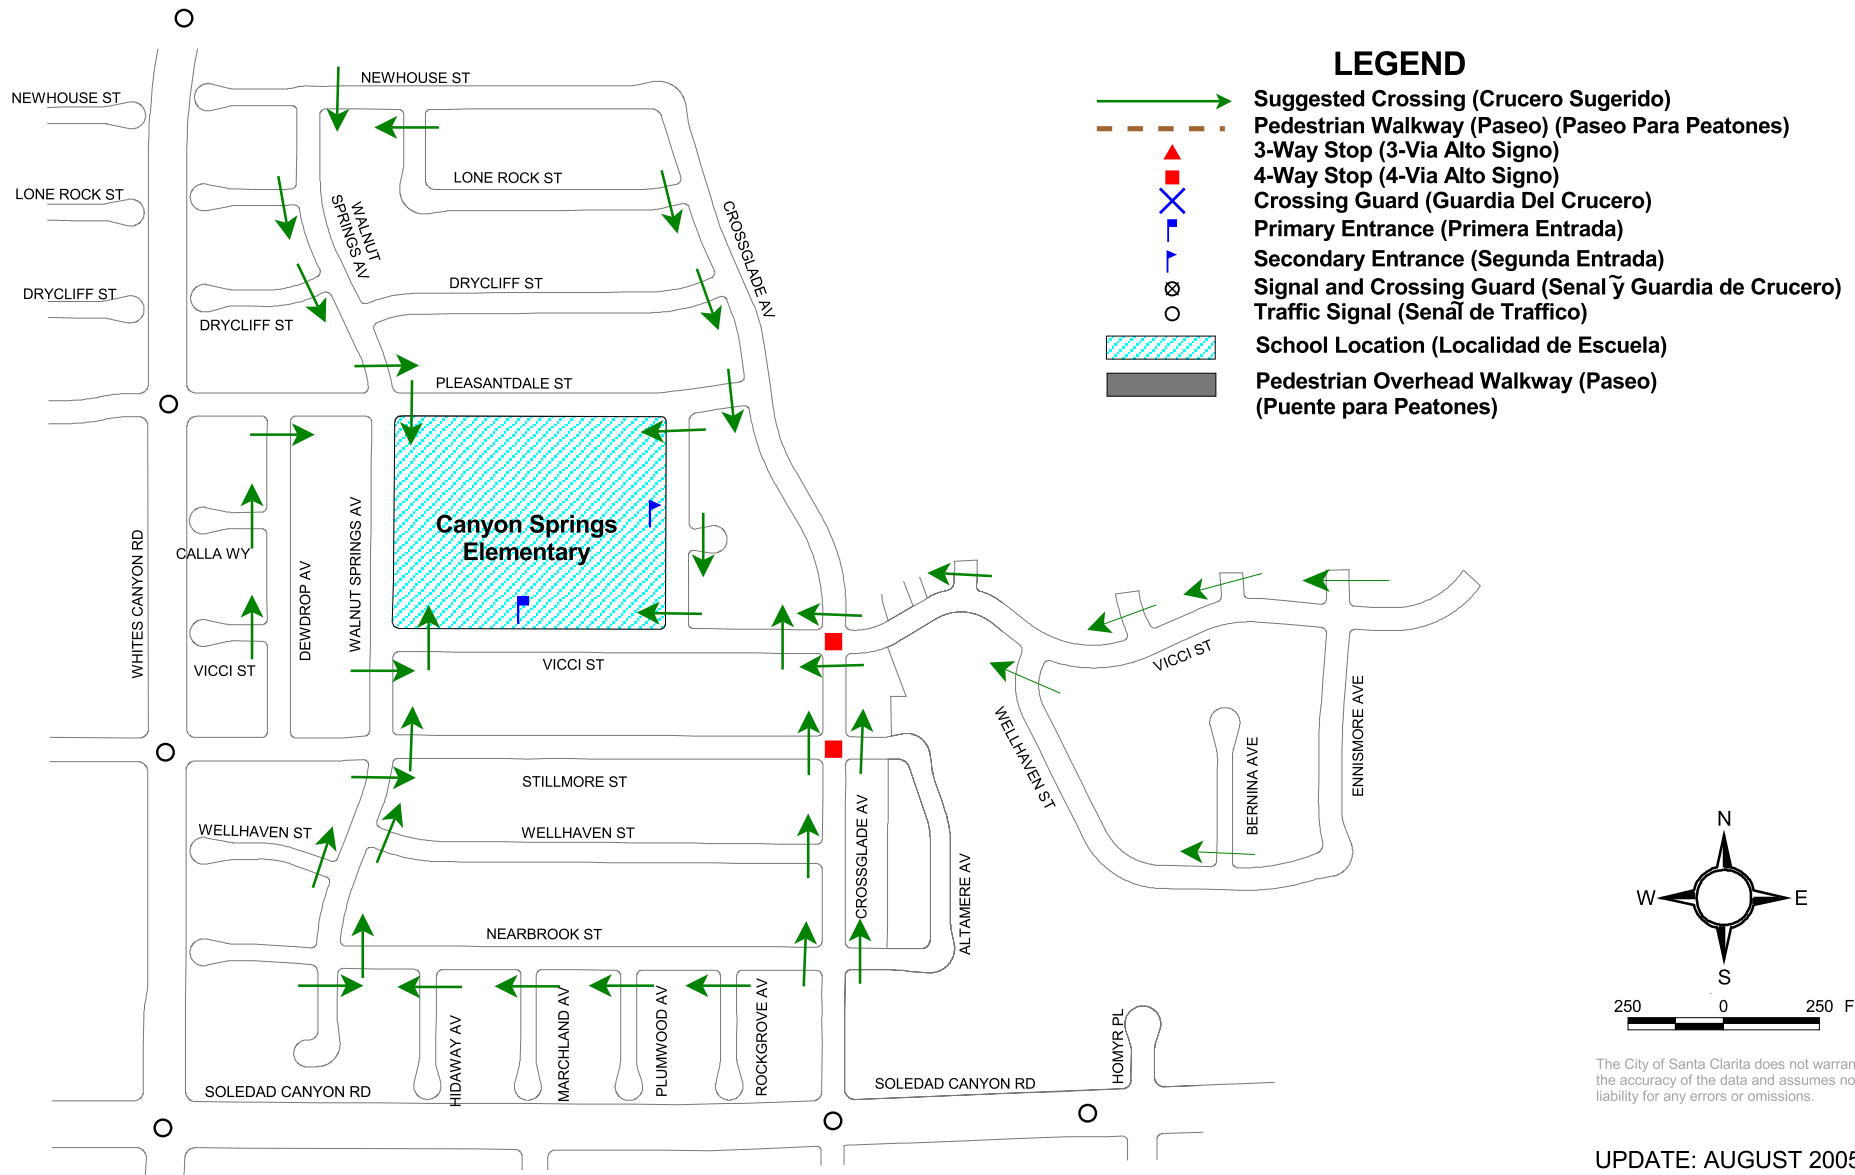

SUGGESTED ROUTE TO SCHOOL PLAN for Canyon Springs Elementary

The City of Santa Clarita does not warrant the accuracy of the data and assumes no liability for any errors or omissions.

UPDATE: AUGUST 2005