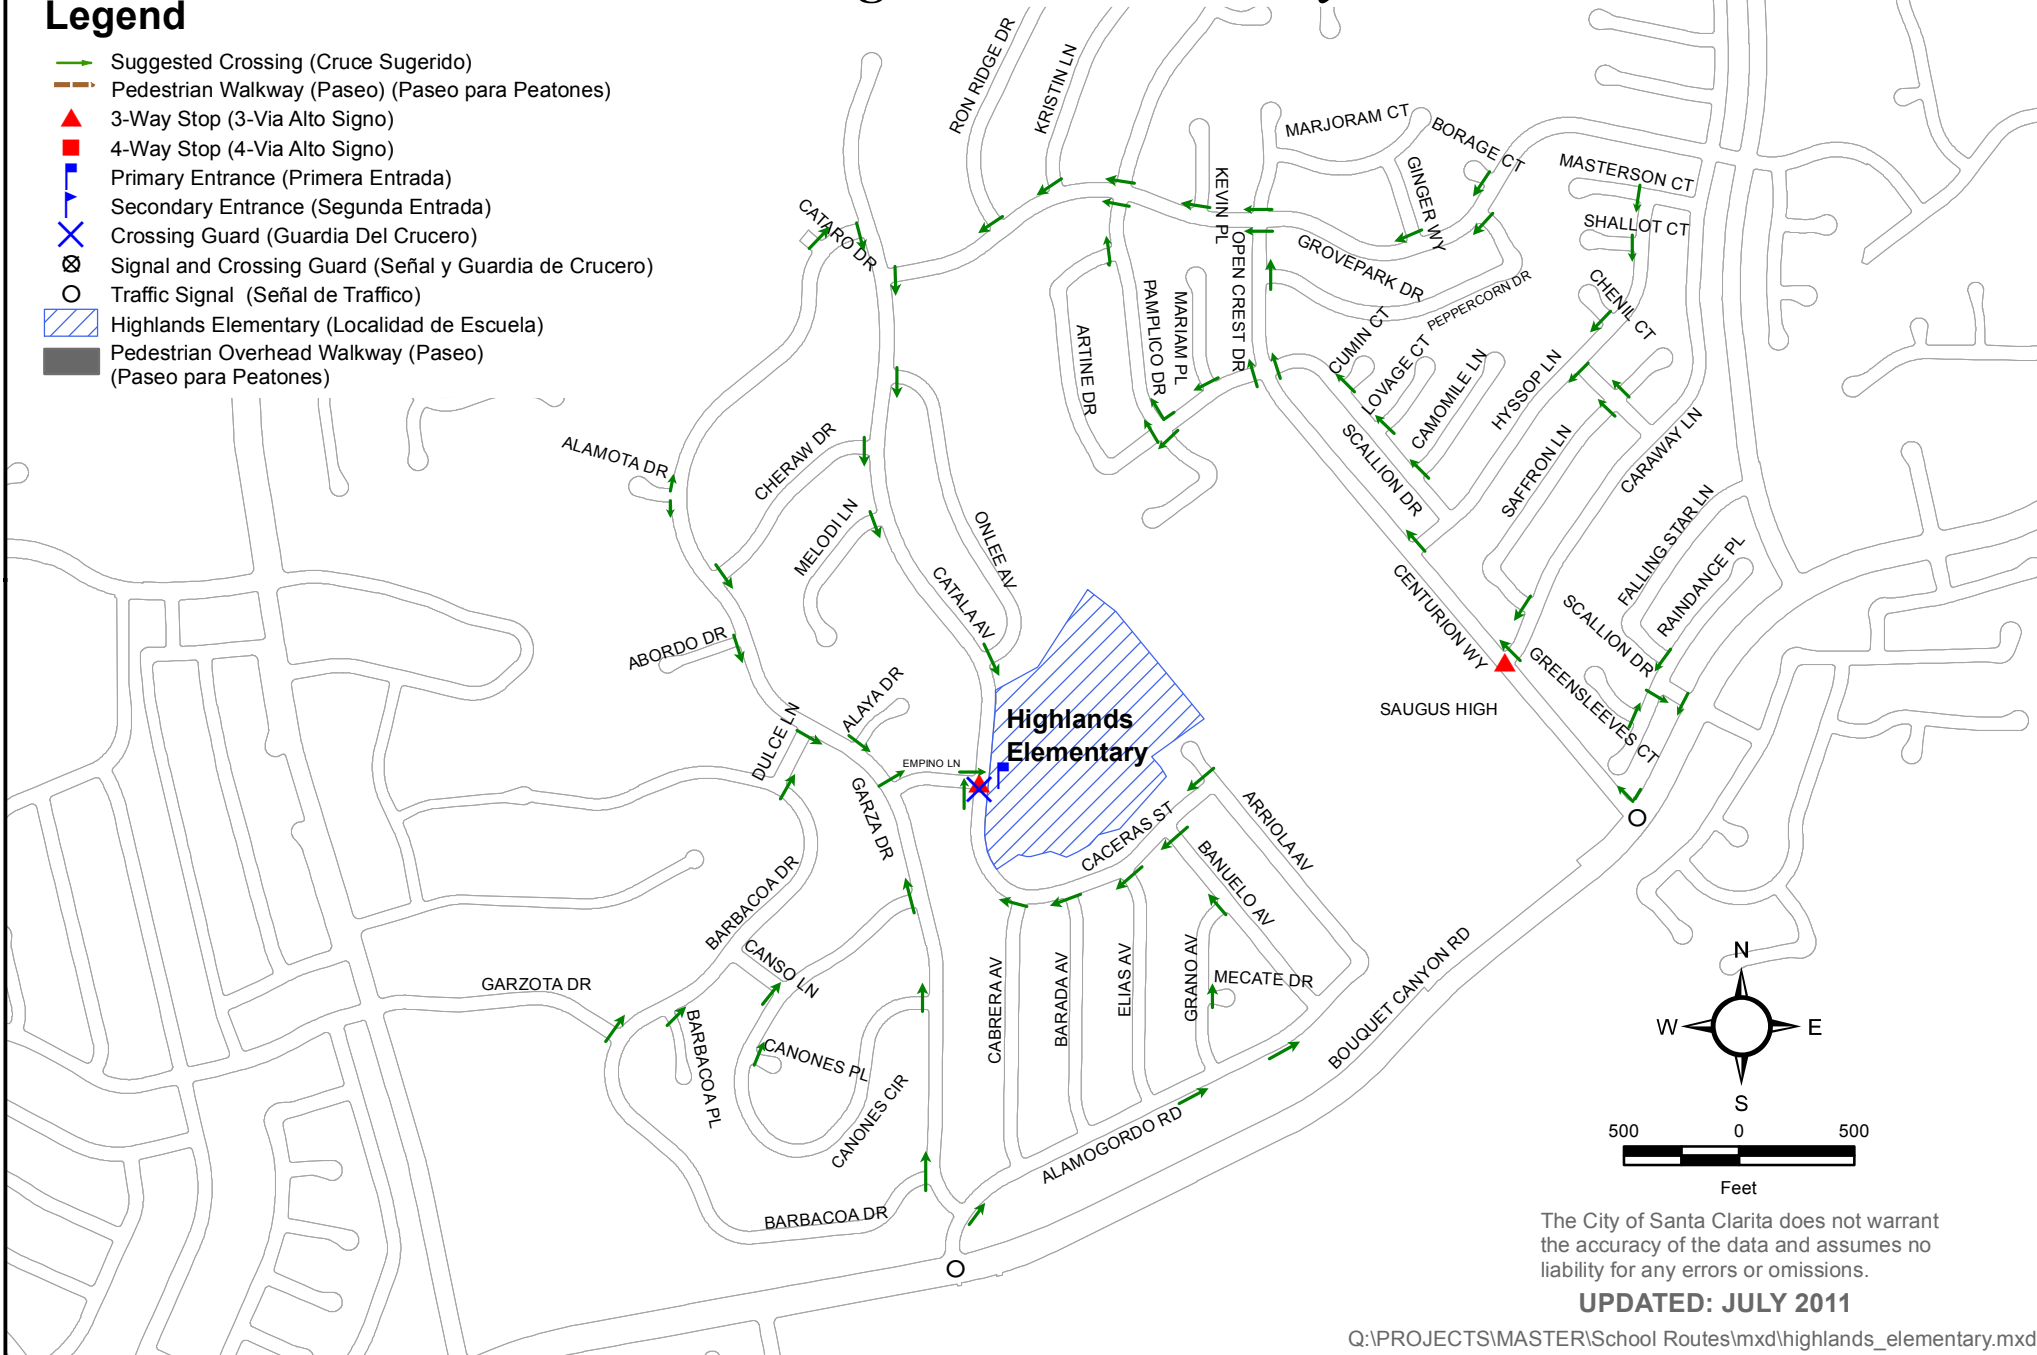

SUGGESTED ROUTE TO SCHOOL PLAN

For Highlands Elementary

Legend

-  Suggested Crossing (Cruce Sugerido)
-  Pedestrian Walkway (Paseo) (Paseo para Peatones)
-  3-Way Stop (3-Via Alto Signo)
-  4-Way Stop (4-Via Alto Signo)
-  Primary Entrance (Primera Entrada)
-  Secondary Entrance (Segunda Entrada)
-  Crossing Guard (Guardia Del Crucero)
-  Signal and Crossing Guard (Señal y Guardia de Crucero)
-  Traffic Signal (Señal de Trafico)
-  Highlands Elementary (Localidad de Escuela)
-  Pedestrian Overhead Walkway (Paseo) (Paseo para Peatones)

The City of Santa Clarita does not warrant the accuracy of the data and assumes no liability for any errors or omissions.

UPDATED: JULY 2011