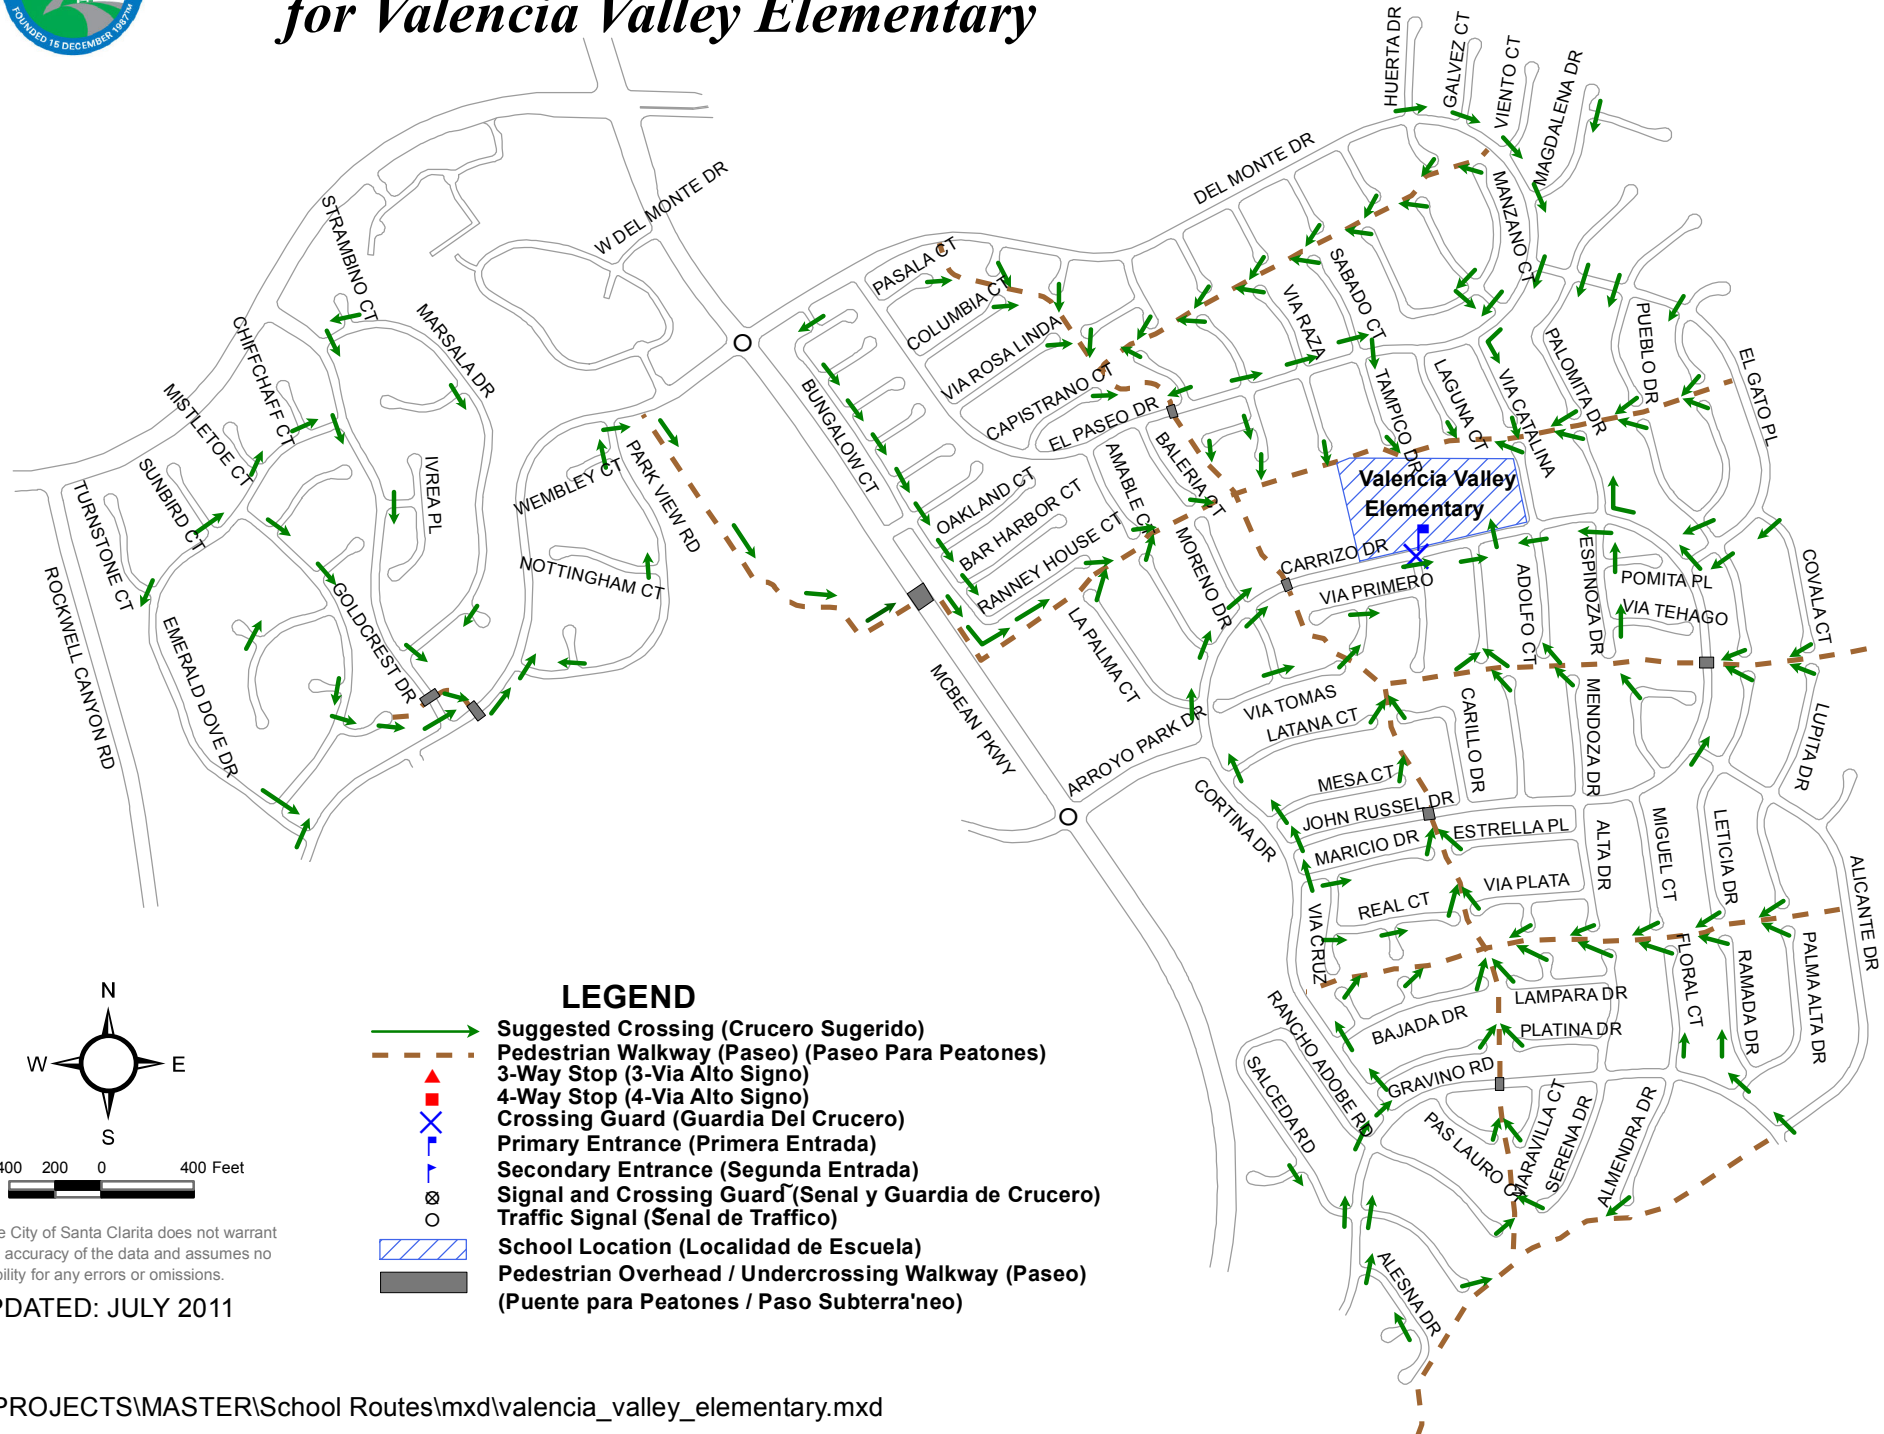

SUGGESTED ROUTE TO SCHOOL PLAN for Valencia Valley Elementary

The City of Santa Clarita does not warrant the accuracy of the data and assumes no liability for any errors or omissions.

UPDATED: JULY 2011