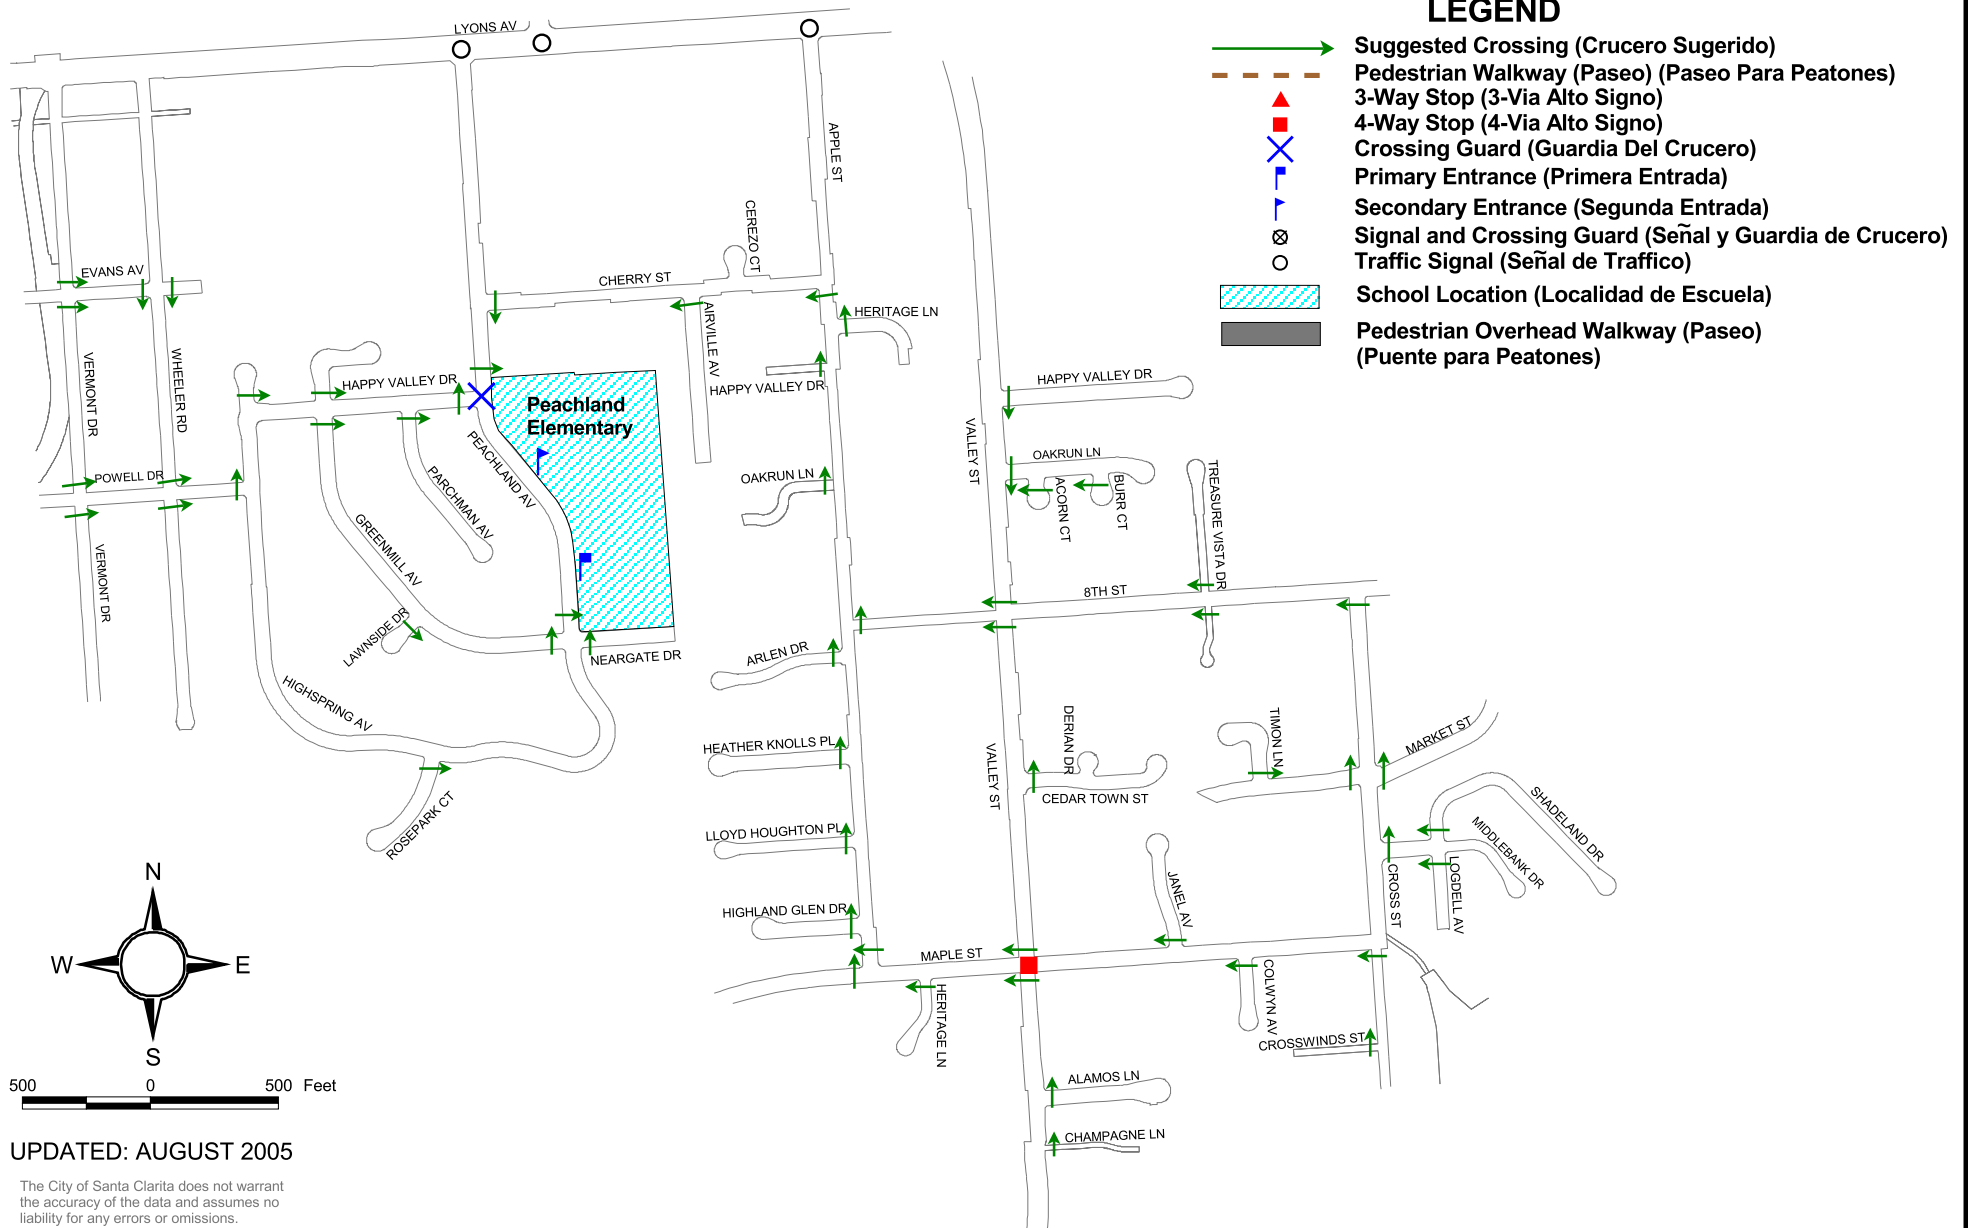

SUGGESTED ROUTE TO SCHOOL PLAN for Peachland Elementary

500 0 500 Feet

UPDATED: AUGUST 2005

The City of Santa Clarita does not warrant the accuracy of the data and assumes no liability for any errors or omissions.