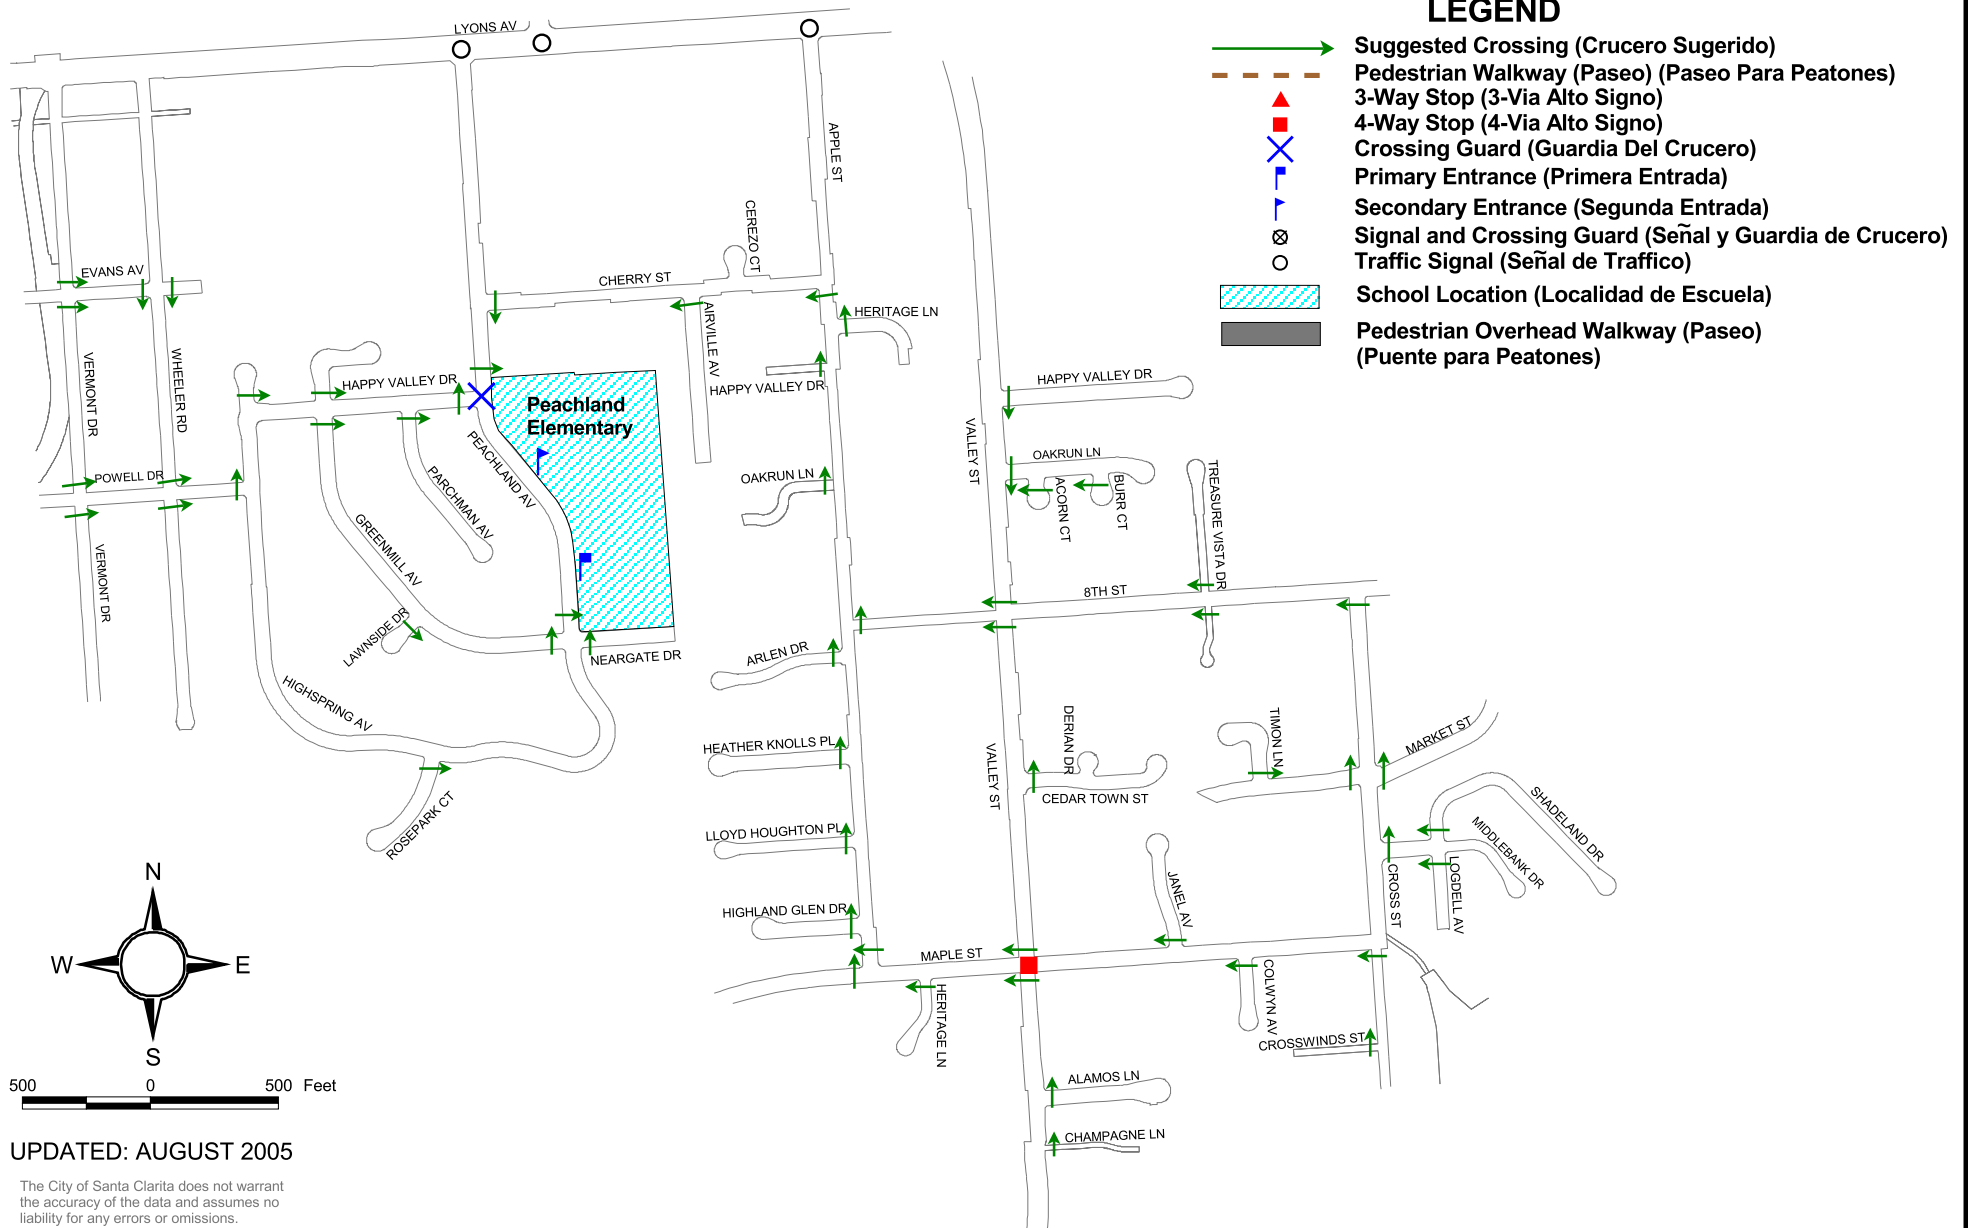

SUGGESTED ROUTE TO SCHOOL PLAN for Peachland Elementary

UPDATED: AUGUST 2005

The City of Santa Clarita does not warrant the accuracy of the data and assumes no liability for any errors or omissions.