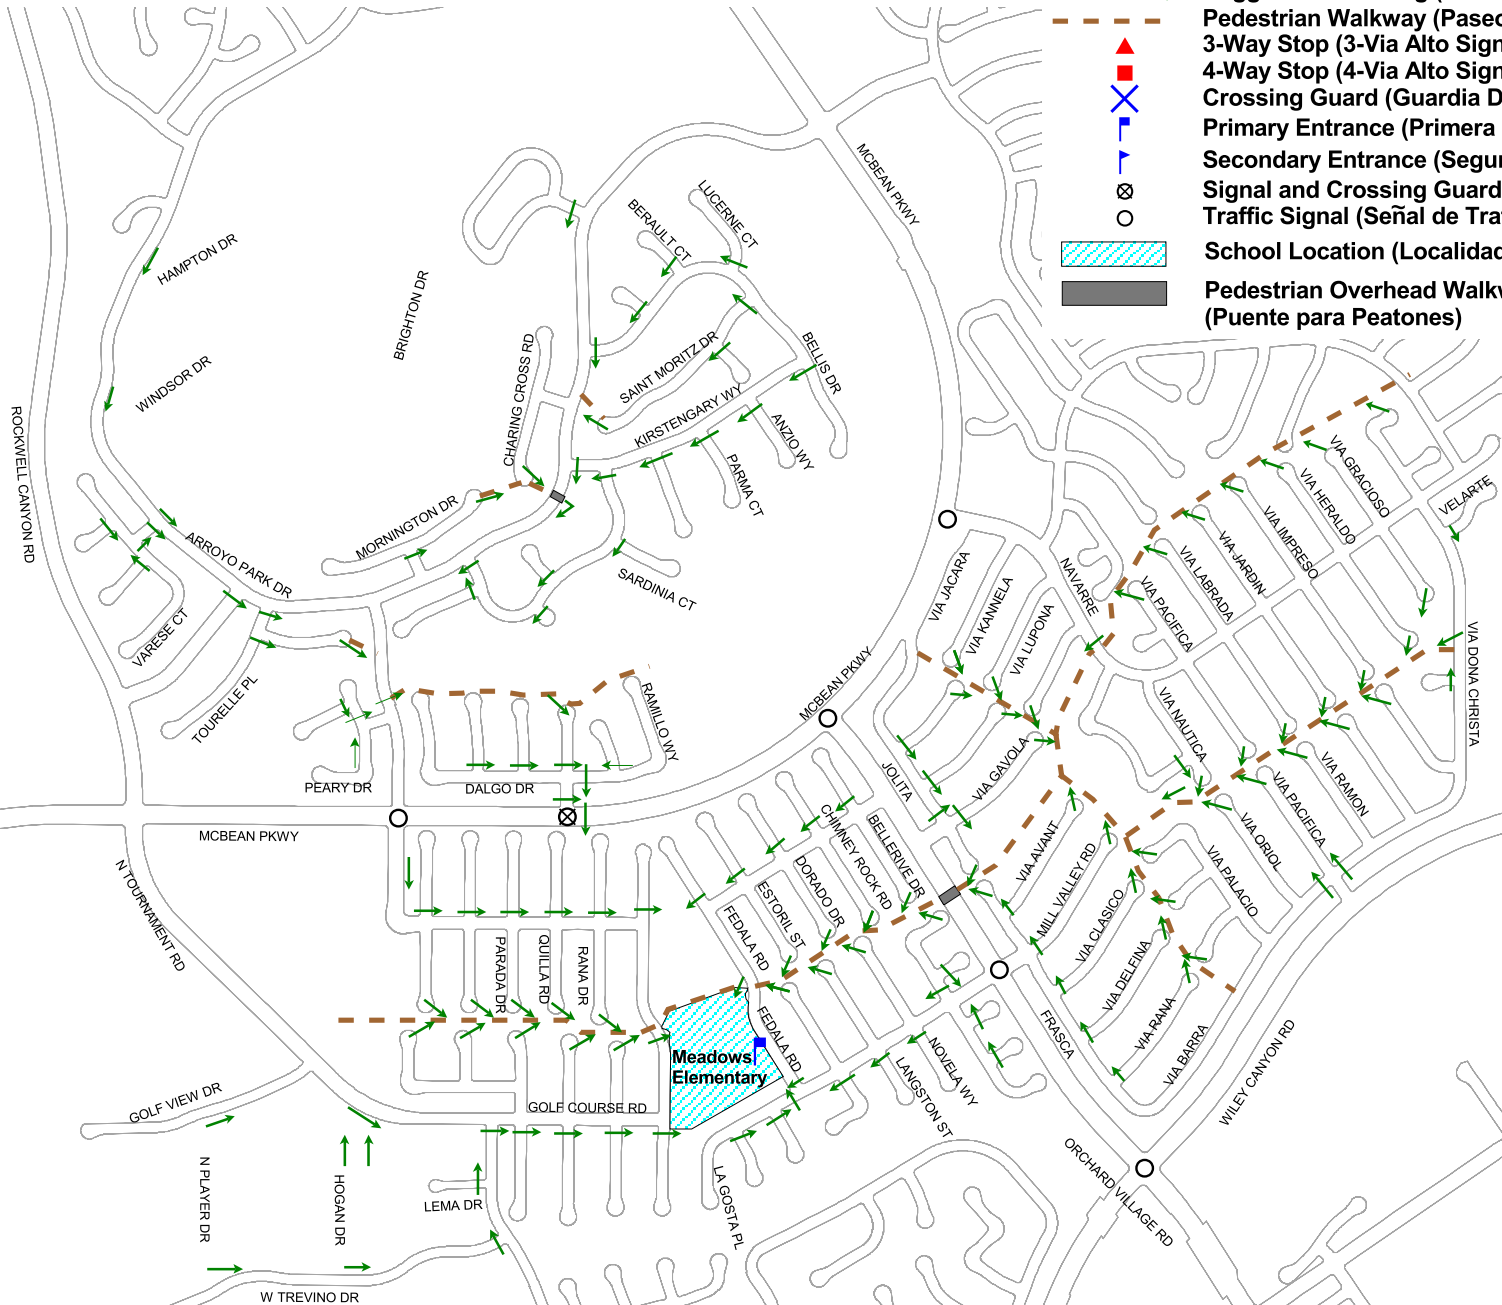

SUGGESTED ROUTE TO SCHOOL PLAN

for Meadows Elementary

LEGEND

-  Suggested Crossing (Cruceiro Sugerido)
-  Pedestrian Walkway (Paseo) (Paseo Para Peatones)
-  3-Way Stop (3-Via Alto Signo)
-  4-Way Stop (4-Via Alto Signo)
-  Crossing Guard (Guardia Del Cruceiro)
-  Primary Entrance (Primera Entrada)
-  Secondary Entrance (Segunda Entrada)
-  Signal and Crossing Guard (Señal y Guardia de Cruceiro)
-  Traffic Signal (Señal de Traffico)
-  School Location (Localidad de Escuela)
-  Pedestrian Overhead Walkway (Paseo) (Puente para Peatones)

UPDATED: AUGUST 2008

The City of Santa Clara does not warrant the accuracy of the data and assumes no liability for any errors or omissions.