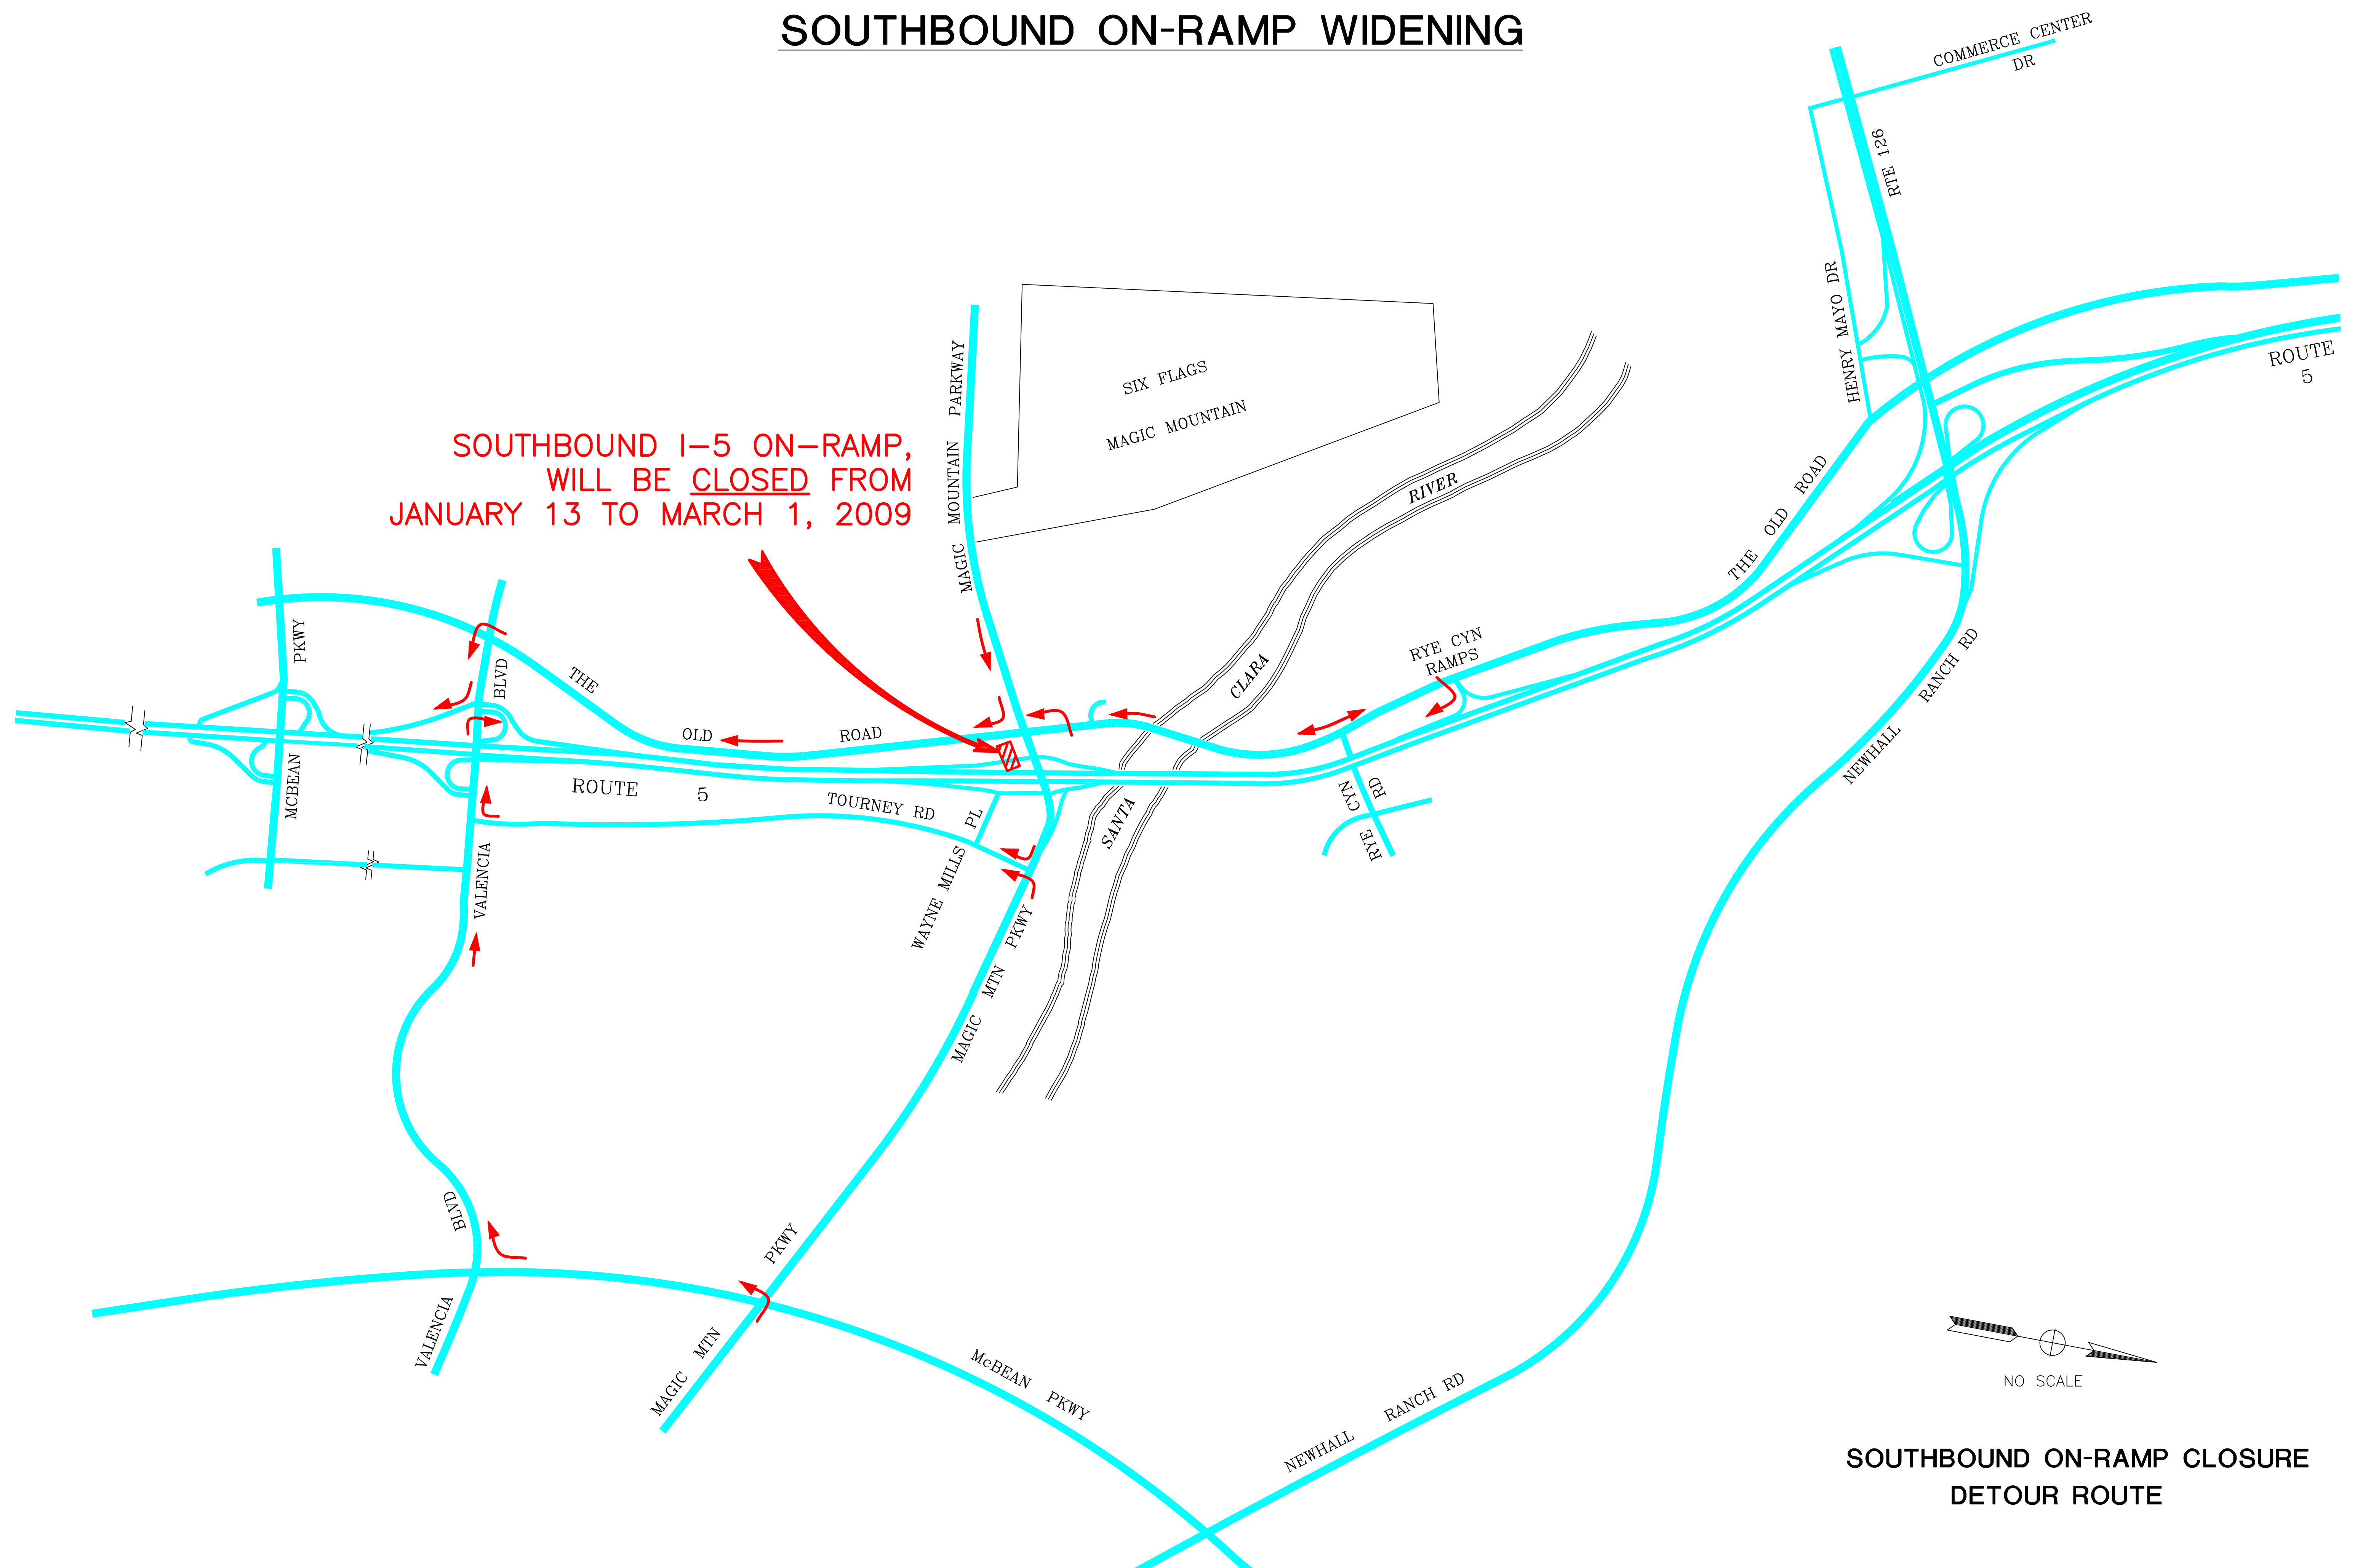

SOUTHBOUND ON-RAMP WIDENING

SOUTHBOUND I-5 ON-RAMP,
WILL BE CLOSED FROM
JANUARY 13 TO MARCH 1, 2009

SOUTHBOUND ON-RAMP CLOSURE
DETOUR ROUTE