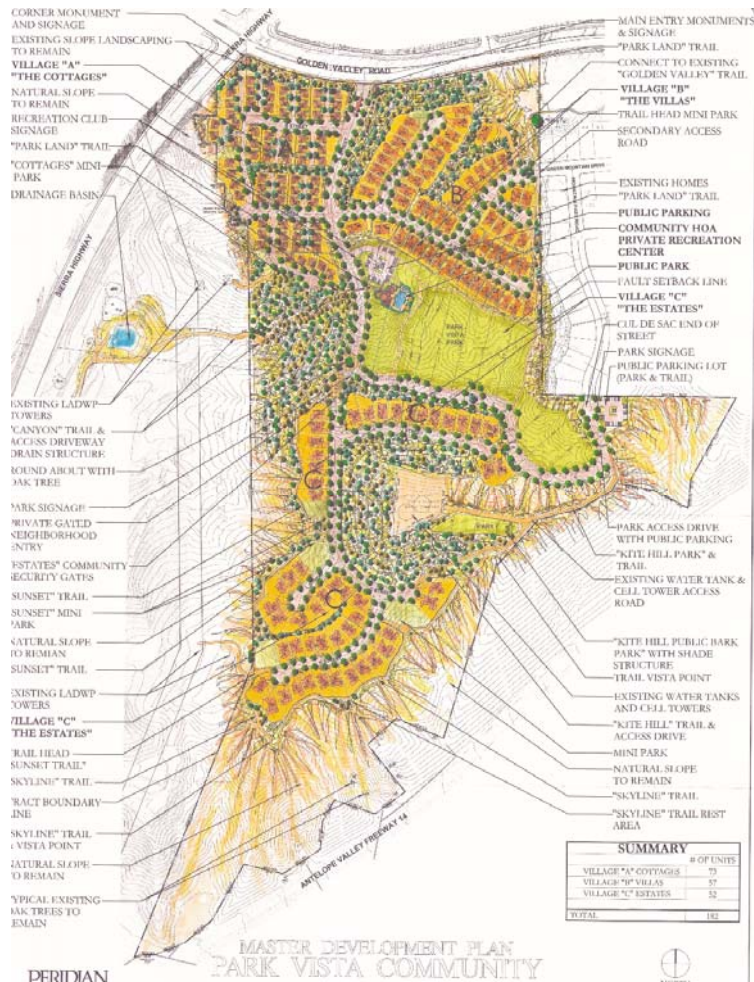

# Park Vista

Southeast corner of Sierra Highway and Golden Valley

- Application submitted 2017
- 2019-2020 Environmental Review
- 104-acre property
- 182 single-family homes, 17-acre park