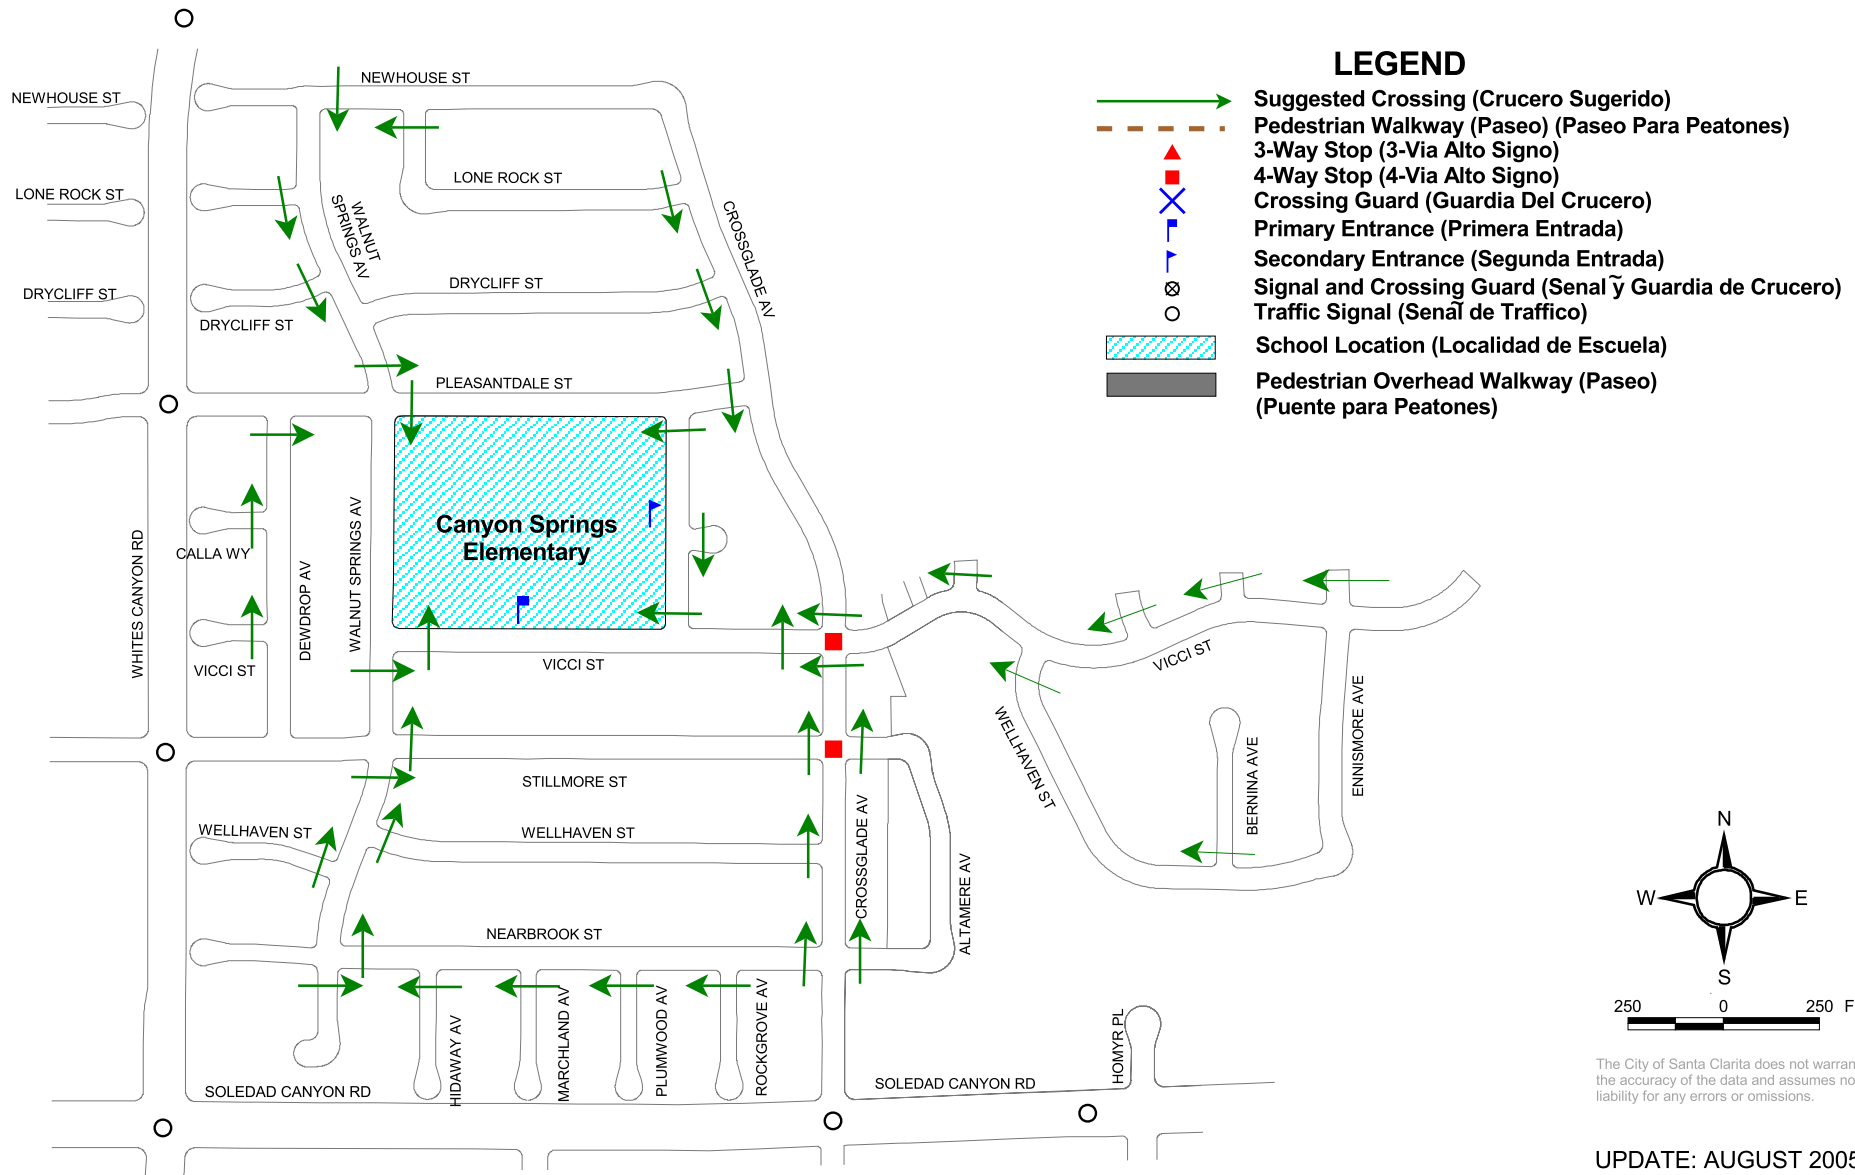

SUGGESTED ROUTE TO SCHOOL PLAN

for Canyon Springs Elementary

The City of Santa Clarita does not warrant the accuracy of the data and assumes no liability for any errors or omissions.

UPDATE: AUGUST 2005